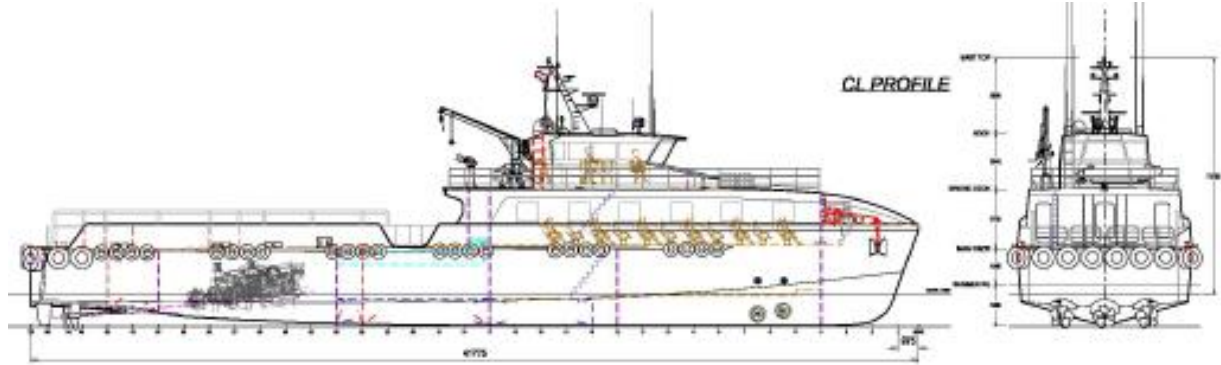

SAFETY EQUIPMENT

As per SOLAS requirement

SK ADVANCE | 42M FAST CREW BOAT

BRIDGE DECK PLAN

MAIN DECK PLAN

LOWER DECK PLAN

THIS DRAWING & INFORMATION CONTAINED HEREIN ARE SUPPLIED ON THE UNDERSTANDING THAT THEY ARE EXCLUSIVE PROPERTY OF NAM CHEONG LIMITED. THEY MUST NOT BE USED OR REPRODUCED IN WHOLE OR IN PART WITHOUT PERMISSION IN WRITING.