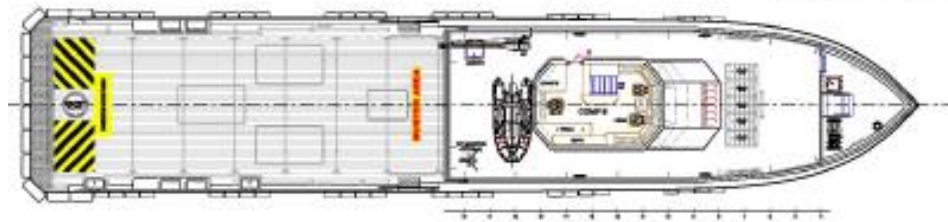

DIMENSION

L.O.A.	41.77 m
Beam	8.20 m
Depth	3.75 m
Draft (max)	1.90 m
GRT	321 Tonnes
NRT	97 Tonnes

CARGO CAPACITIES

Deadweight	174 Tonnes approx.
Deck Cargo	95 Tonnes
Deck Loading	2.50 Tonnes/m ²
Deck Area	121 m ²
Fresh Water	38.97 m ³
Fuel Oil	99.89 m ³

SAFETY EQUIPMENT

As per SOLAS requirement

SK ADVANCE | 42M FAST CREW BOAT

BRIDGE DECK PLAN

MAIN DECK PLAN

LOWER DECK PLAN

THIS DRAWING & INFORMATION CONTAINED HEREIN ARE SUPPLIED ON THE UNDERSTANDING THAT THEY ARE EXCLUSIVE PROPERTY OF NAM CHEONG LIMITED. THEY MUST NOT BE USED OR REPRODUCED IN WHOLE OR IN PART WITHOUT PERMISSION IN WRITING.