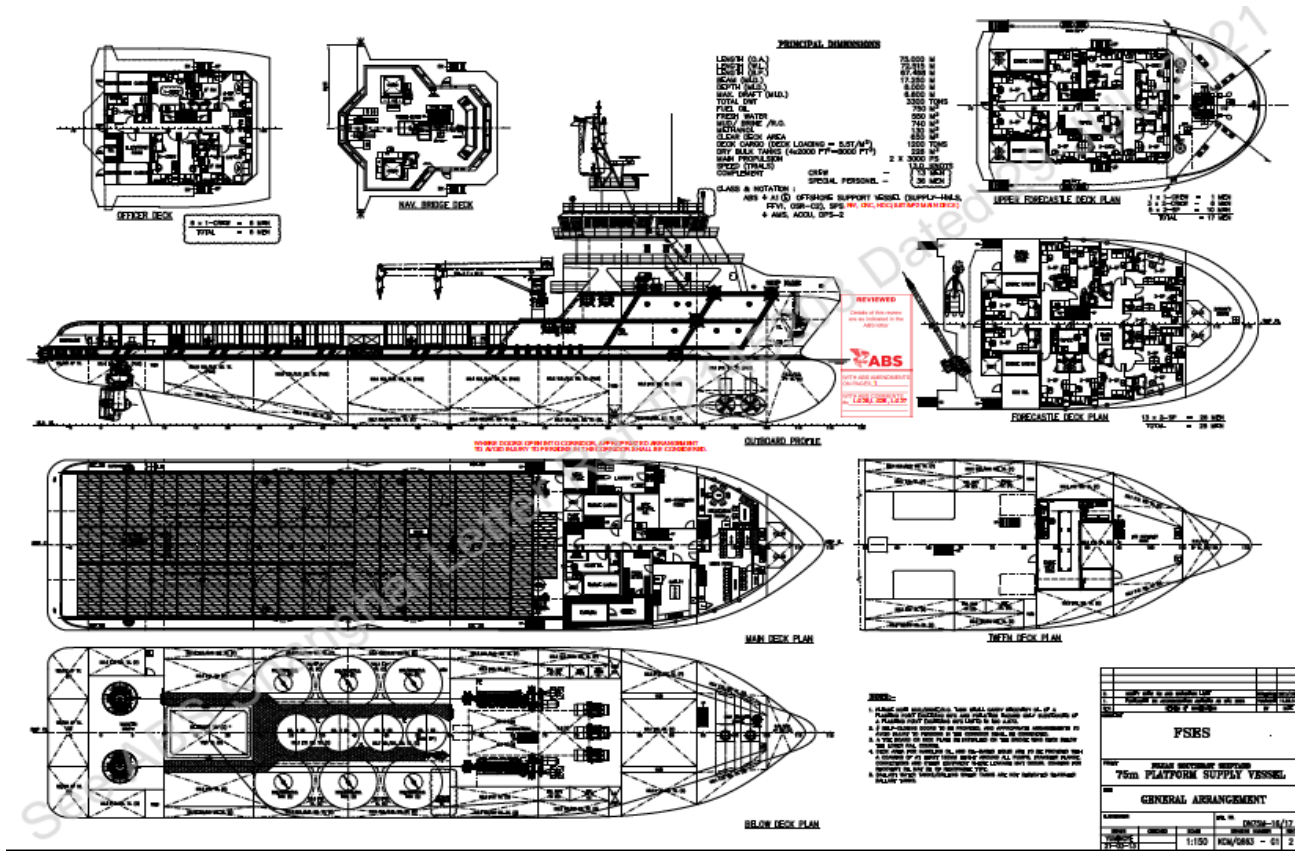

SK PRUDENCE | 75M PLATFORM SUPPORT VESSEL

NAVIGATION EQUIPMENT

Radars, Magnetic Compass, Gyro Compasses, DGPSs, AIS Autopilot, Echo Sounder, Speed Log, Navtex Receiver, Weather Fax, SSAS, BNWAS, VDR

COMMUNICATION EQUIPMENT

GMDSS A1+A2+A3, VHF Radios, Auto Telephone System, EPIRB Public Address, Inmarsat C, VHF Radio, SART

FIRE-FIGHTING EQUIPMENT

External FiFi Pump: 2x 1825 m³/hr
Monitor: 1x 1200 m³/hr (water/foam)
Monitor: 1x 1200 m³/hr (water)
Oil Dispersant 2x 6m spray booms with nozzles

SAFETY EQUIPMENT

Rescue Boat 1x 6 men

SKOSV SDN BHD (986141- V)

B03-B-16-1, Menara 3A, No.3, Jalan Bangsar, KL Eco City, 59200 Kuala Lumpur, Malaysia
Tel : +603-2280 6777 | Fax : +603-2201 7778 | Email : commercial@skosv.com.my

Disclaimer : All information provided here is accurate at the time of printing and may be subject to change without prior notice. While every reasonable care has been taken in preparing this document. SKOSV Sdn Bhd will not be held responsible for any inaccuracies.